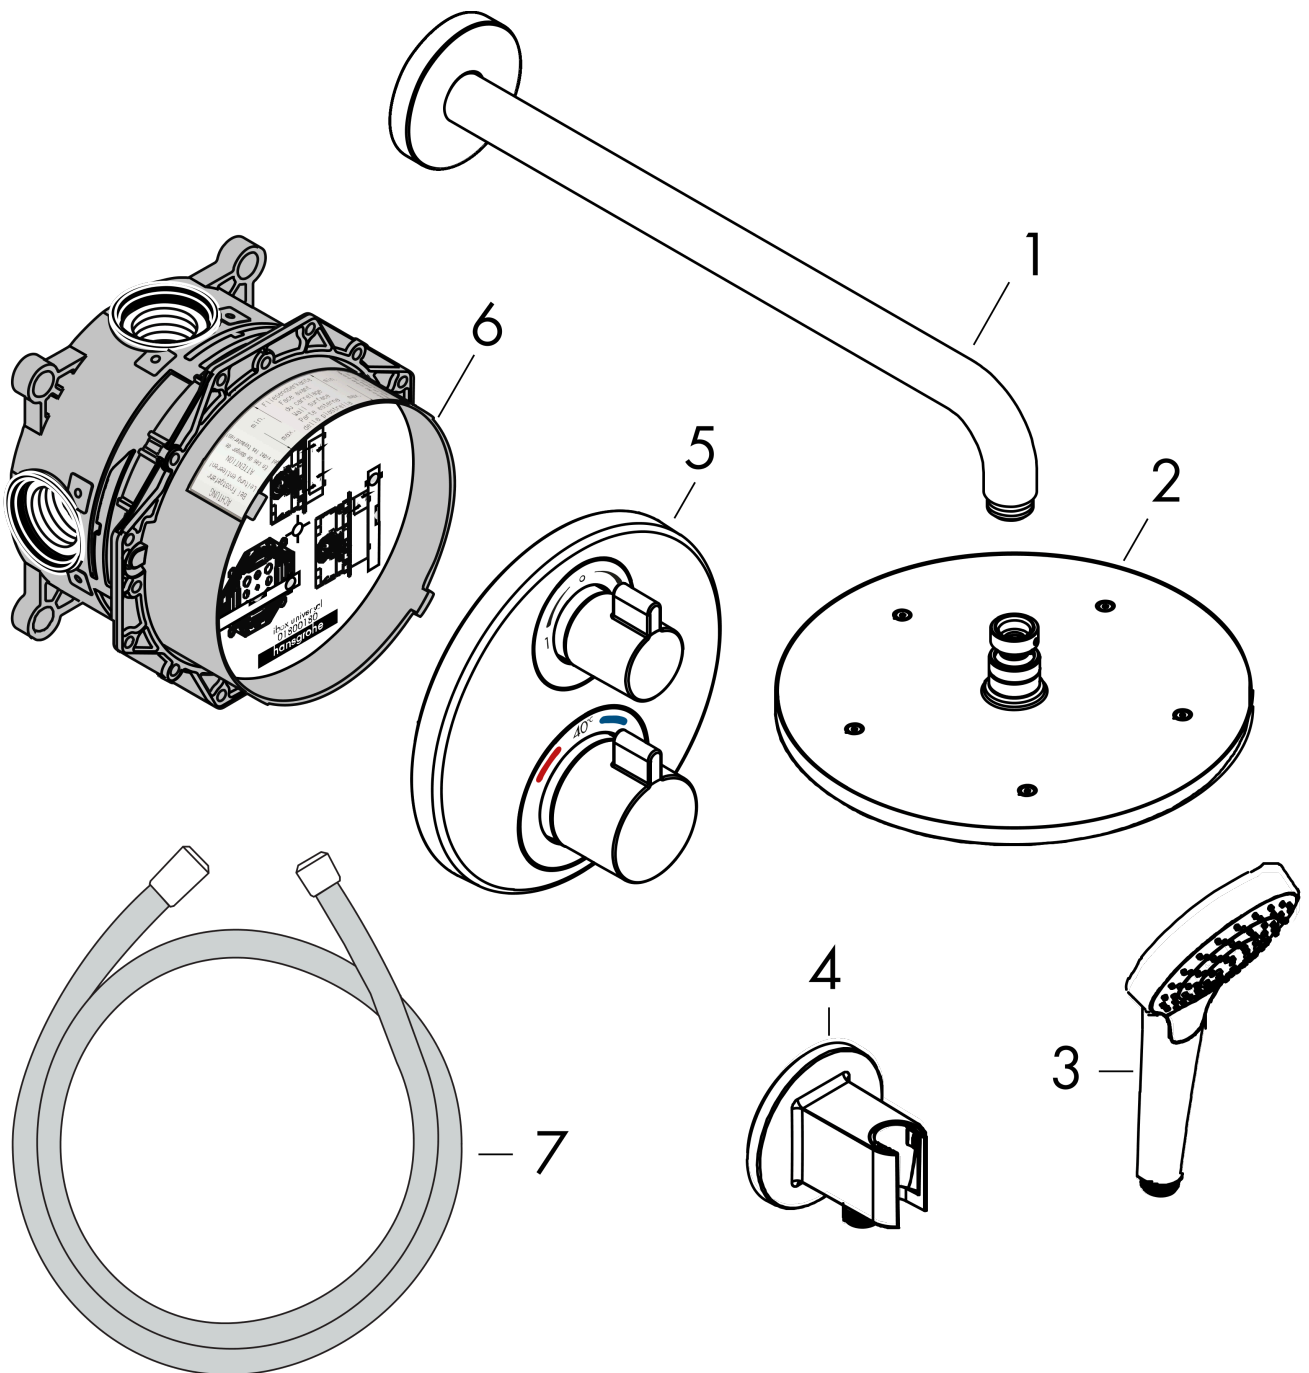

### product features

- consists of: overhead shower, hand shower, shower arm, Thermostat, basic set, wall outlet, shower hose
- shower head size: 280 mm
- spray type overhead shower: RainAir
- spray type hand shower: Rain, IntenseRain, TurboRain
- maximum flow rate at 3 bar: 15,6 l/min
- minimum flow pressure: 1 bar
- pivot connector prevent hose from tangling

## Scale drawing

## Flowchart

**Croma**  
**Shower system 280 1jet with Ecostat S**  
 Surfaces: **Chrome** Article Number: **27954000**

Exploded Drawing

Year of production: >11/20

**Croma**

**Shower system 280 1jet with Ecostat S**

Surfaces: **Chrome** Article Number: **27954000**

**Spare part list**

Year of production: >11/20

Pos.	Description	Article Number	Price	PU
1	shower arm 390 mm	27413000	-	1
2	head shower	26220000	-	1
3	handshower	26802400	-	1
4	-	26487000	-	1
5	-	15758000	-	1
6	concealed item	01800180	-	1
7	shower hose Isiflex'B 1,25 m	28272000	-	1