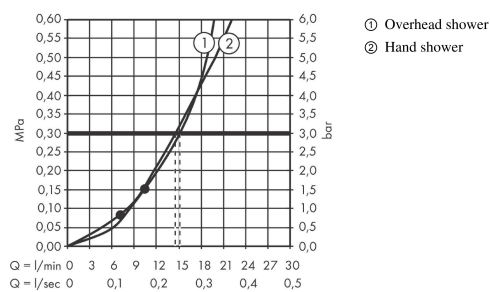

Croma
Shower system 280 1jet with Ecostat S
Surfaces: **Chrome** Article Number: **27954000**

Description

product features

- consists of: overhead shower, hand shower, shower arm, Thermostat, basic set, wall outlet, shower hose
- shower head size: 280 mm
- spray type overhead shower: RainAir
- spray type hand shower: Rain, IntenseRain, TurboRain
- maximum flow rate at 3 bar: 15,6 l/min
- minimum flow pressure: 1 bar
- pivot connector prevent hose from tangling

Technology

Product image

Scale drawing

Flowchart