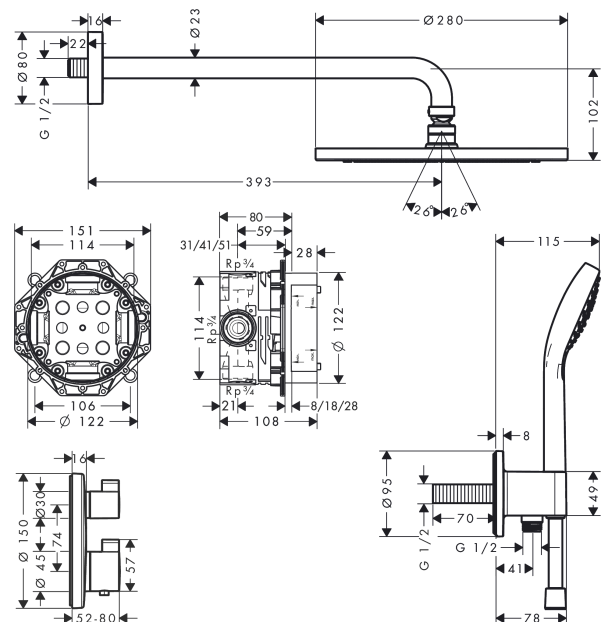

**Croma**  
**Shower system 280 1jet with Ecostat S**  
 Surfaces: **Chrome** Article Number: **27954000**

### product features

- consists of: overhead shower, hand shower, shower arm, Thermostat, basic set, wall outlet, shower hose
- shower head size: 280 mm
- spray type overhead shower: RainAir
- spray type hand shower: Rain, IntenseRain, TurboRain
- maximum flow rate at 3 bar: 15,6 l/min
- minimum flow pressure: 1 bar
- pivot connector prevent hose from tangling

## Scale drawing

Surfaces: **Chrome** Article Number: **27954000**

**Spare part list**

Year of production: >11/20

Pos.	Description	Article Number	Price	PU
1	shower arm 390 mm	27413000	-	1
2	head shower	26220000	-	1
3	handshower	26802400	-	1
4	-	26487000	-	1
5	-	15758000	-	1
6	concealed item	01800180	-	1
7	shower hose Isiflex'B 1,25 m	28272000	-	1